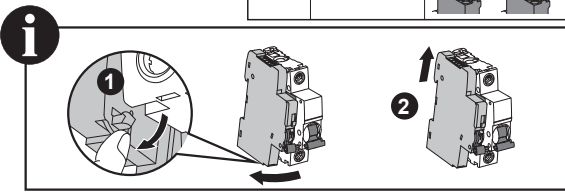

iOF+SD24 A9A26897

1 max. iOF/SD+OF, iOF+SD24	+	1 max. iOF/SD+OF	+	1 max. iMN, iMX, iMNx, iMNs, iMX+OF, iMSU	iC60 iID
1 max. iOF	+	1 max. iOF/SD+OF, iSD, iOF	OR	2 max. iMN, iMX, iMNx, iMNs, iMX+OF, iMSU	
		1 max. iOF+SD24			
					3 max. iMSU

3

10 mm	0.5...1.5 mm ²	

Schneider
Electric

S1B2145601-02